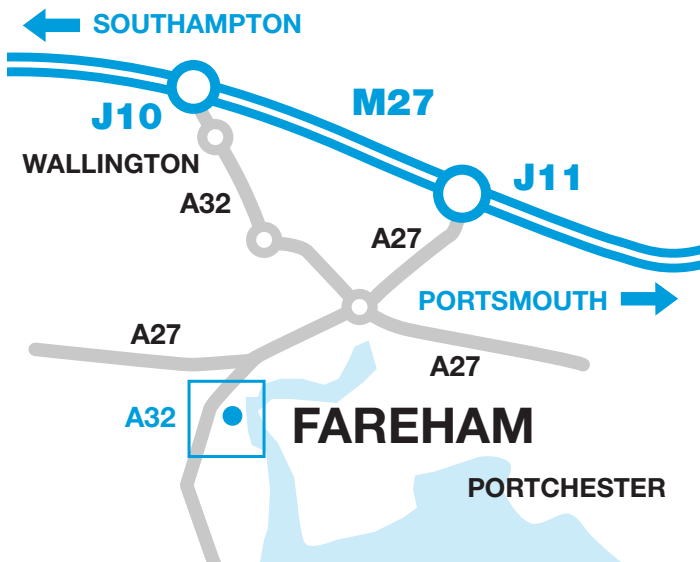

Percy M. See Ltd

Chandlery, Established 1908

Directions to Percy M. See Ltd

Marine Warehouse, 1 Lower Quay Road
Fareham, Hampshire PO16 0RG
Tel: 01329 825861, Fax: 01329 238121

From Junction 11 on the M27

Take the A32 towards Gosport. Turn left to Lower Quay (Old Gosport Rd) and right into Lower Quay Road. The road curves right then left and we are on the left.

From Gosport direction

Head north on the A32. At the roundabout on the dual carriageway approaching Fareham turn right into Old Gosport Road. Then turn right again into Lower Quay Road. The road curves right then left and we are on the left.